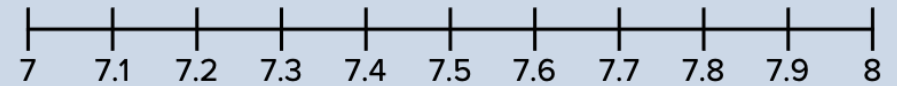

Rounding Decimals on a Number Line

Find the decimal on the number line and put a circle around it. Round the decimal to the nearest whole number.

0.6 is closer to

2.3 is closer to

11.8 is closer to

7.5 is closer to

4.1 is closer to

14.7 is closer to

Rounding Decimals on a Number Line

Find the decimal on the number line and put a circle around it. Round the decimal to the nearest whole number.

0.1 rounded to the nearest whole number is