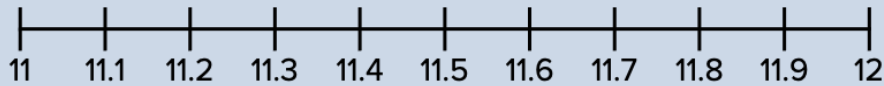

Rounding Decimals on a Number Line

Find the decimal on the number line and put a circle around it. Round the decimal to the nearest whole number.

0.6 is closer to

2.3 is closer to

11.8 is closer to

7.5 is closer to

4.1 is closer to

14.7 is closer to

Rounding Decimals on a Number Line

Find the decimal on the number line and put a circle around it. Round the decimal to the nearest whole number.

0.1 rounded to the nearest whole number is