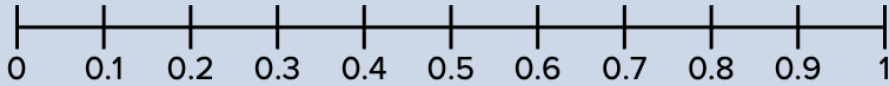

Rounding Decimals on a Number Line

Find the decimal on the number line and put a circle around it. Round the decimal to the nearest whole number.

0.6 is closer to

2.3 is closer to

11.8 is closer to

7.5 is closer to

4.1 is closer to

14.7 is closer to

Rounding Decimals on a Number Line

Find the decimal on the number line and put a circle around it. Round the decimal to the nearest whole number.

0.1 rounded to the nearest whole number is