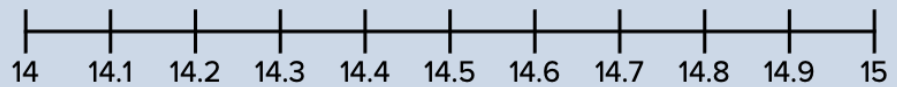

Rounding Decimals on a Number Line

Find the decimal on the number line and put a circle around it. Round the decimal to the nearest whole number.

0.6 is closer to

2.3 is closer to

11.8 is closer to

7.5 is closer to

4.1 is closer to

14.7 is closer to

Rounding Decimals on a Number Line

Find the decimal on the number line and put a circle around it. Round the decimal to the nearest whole number.

0.1 rounded to the nearest whole number is