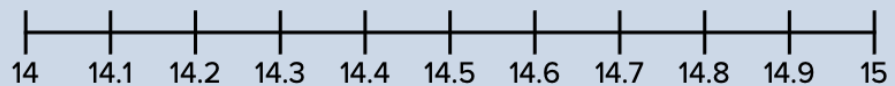

2.6 rounded to the nearest whole number is

11.5 rounded to the nearest whole number is

7.4 rounded to the nearest whole number is

4.7 rounded to the nearest whole number is

14.9 rounded to the nearest whole number is

Rounding Decimals on a Number Line

Draw numbers on the number line to help you round the decimal to the nearest whole number.

0.4 rounded to the nearest whole number is

5.7 rounded to the nearest whole number is