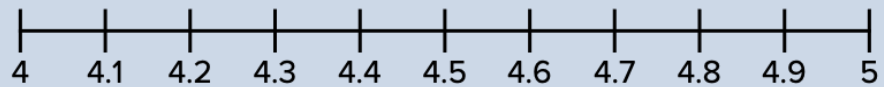

Rounding Decimals on a Number Line

Find the decimal on the number line and put a circle around it. Round the decimal to the nearest whole number.

0.6 is closer to

2.3 is closer to

11.8 is closer to

7.5 is closer to

4.1 is closer to

14.7 is closer to

Rounding Decimals on a Number Line

Find the decimal on the number line and put a circle around it. Round the decimal to the nearest whole number.

0.1 rounded to the nearest whole number is