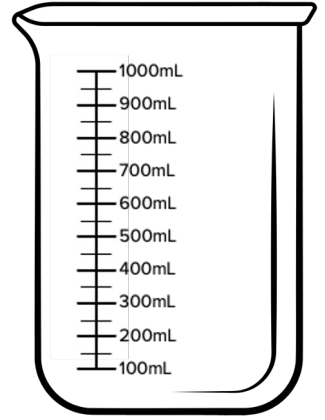

# Capacity

Draw the given capacity in the containers.

750mL

300mL

400mL

500mL

200mL

950mL

600mL

850mL

150mL