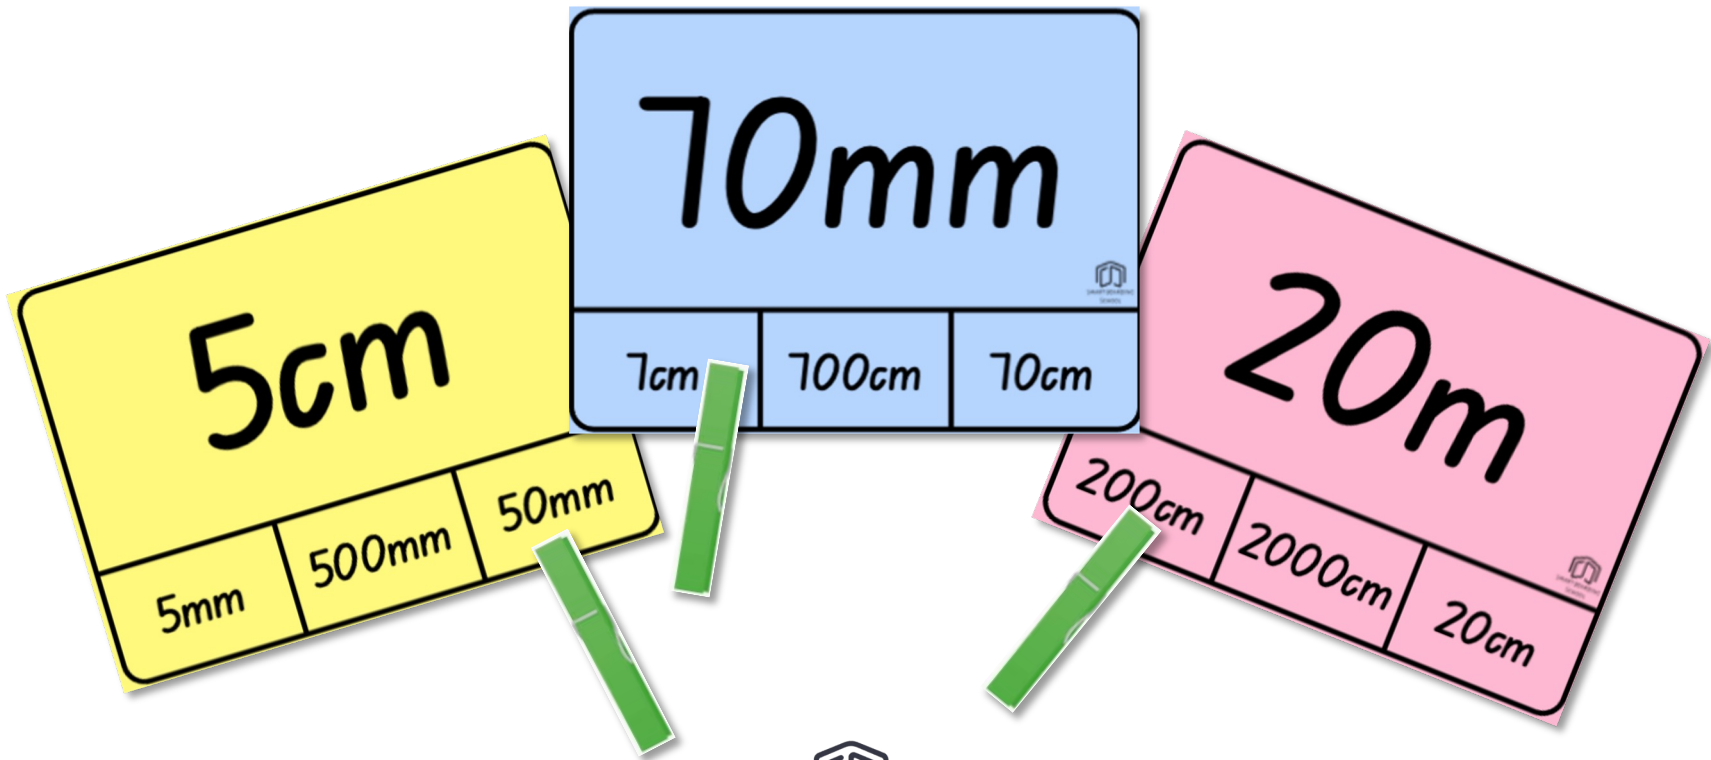

CONVERTING LENGTH PEGS

Print pages 2 to 16, cut and laminate. Students convert the large number to millimetres or centimetres and put pegs on the equivalent length.

1cm

100mm

10mm

1mm

2cm

200mm